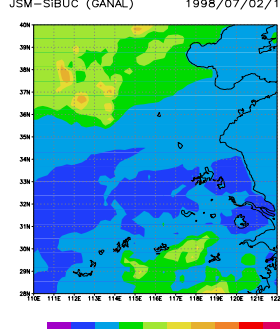

JSM-SiBUC (GANAL) 1998/07/02/12