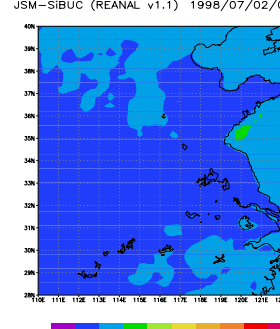

JSM-SiBUC (REANAL v1.1) 1998/07/02/06

JSM-SiBUC (REANAL v1.5) 1998/07/02/06

GMS-5 IR1 (degC) 1998/07/02/09

JSM-SiBUC (GANAL) 1998/07/02/09

JSM-SiBUC (REANAL v1.1) 1998/07/02/09

JSM-SiBUC (REANAL v1.5) 1998/07/02/09