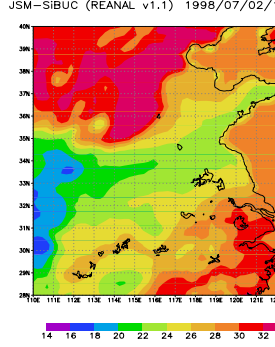

JSM-SiBUC (REANAL v1.1) 1998/07/02/15

JSM-SiBUC (REANAL v1.1) 1998/07/02/15