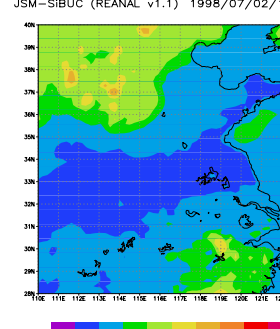

JSM-SiBUC (REANAL v1.1) 1998/07/02/12