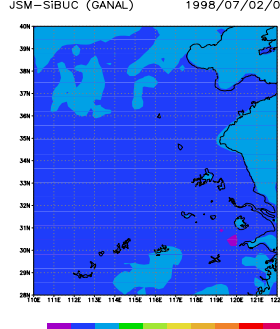

JSM-SiBUC (REANAL v1.1) 1998/07/02/06

JSM-SiBUC (REANAL v1.5) 1998/07/02/06

GMS-5 IR1 (degC) 1998/07/02/09

JSM-SiBUC (GANAL) 1998/07/02/09

JSM-SiBUC (REANAL v1.1) 1998/07/02/09

JSM-SiBUC (REANAL v1.5) 1998/07/02/09