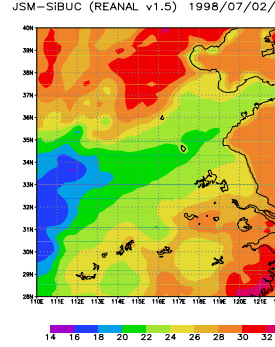

JSM-SiBUC (REANAL v1.5) 1998/07/02/09

GMS-5 IR1 (degC) 1998/07/02/12

JSM-SiBUC (GANAL) 1998/07/02/12

JSM-SiBUC (REANAL v1.1) 1998/07/02/12

JSM-SiBUC (REANAL v1.5) 1998/07/02/12

GMS-5 IR1 (degC) 1998/07/02/15