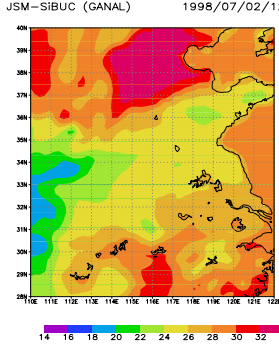

JSM-SiBUC (REANAL v1.5) 1998/07/02/09

GMS-5 IR1 (degC) 1998/07/02/12

JSM-SiBUC (GANAL) 1998/07/02/12

JSM-SiBUC (REANAL v1.1) 1998/07/02/12

JSM-SiBUC (REANAL v1.5) 1998/07/02/12

GMS-5 IR1 (degC) 1998/07/02/15