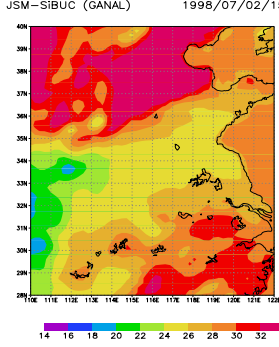

JSM-SiBUC (GANAL) 1998/07/02/15

JSM-SiBUC (GANAL) 1998/07/02/15