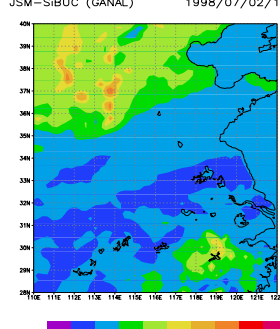

GMS-5 IR1 (degC) 1998/07/02/12

JSM-SiBUC (GANAL) 1998/07/02/12

JSM-SiBUC (REANAL v1.1) 1998/07/02/12

JSM-SiBUC (REANAL v1.5) 1998/07/02/12

GMS-5 IR1 (degC) 1998/07/02/15

JSM-SiBUC (GANAL) 1998/07/02/15

JSM-SiBUC (REANAL v1.1) 1998/07/02/15