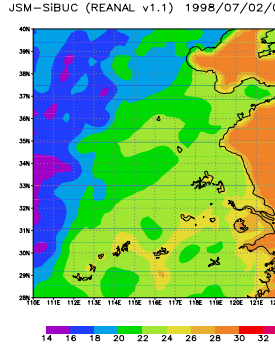

JSM-SiBUC (REANAL v1.1) 1998/07/02/09