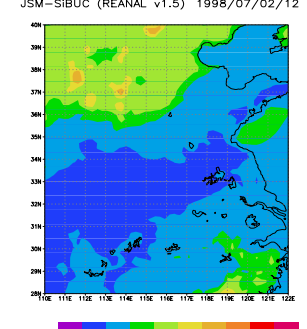

GMS-5 IR1 (degC) 1998/07/02/12

JSM-SiBUC (GANAL) 1998/07/02/12

JSM-SiBUC (REANAL v1.1) 1998/07/02/12

JSM-SiBUC (REANAL v1.5) 1998/07/02/12

GMS-5 IR1 (degC) 1998/07/02/15

JSM-SiBUC (GANAL) 1998/07/02/15

JSM-SiBUC (REANAL v1.1) 1998/07/02/15