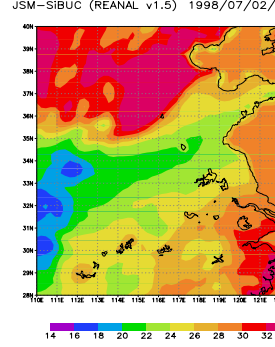

JSM-SiBUC (REANAL v1.5) 1998/07/02/15

JSM-SiBUC (REANAL v1.5) 1998/07/02/15