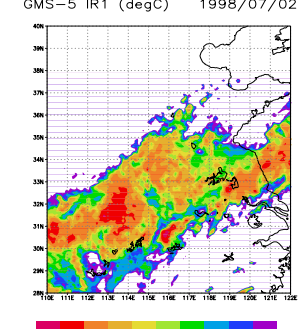

GMS-5 IR1 (degC) 1998/07/02/12

JSM-SiBUC (GANAL) 1998/07/02/12

JSM-SiBUC (REANAL v1.1) 1998/07/02/12

JSM-SiBUC (REANAL v1.5) 1998/07/02/12

GMS-5 IR1 (degC) 1998/07/02/15

JSM-SiBUC (GANAL) 1998/07/02/15

JSM-SiBUC (REANAL v1.1) 1998/07/02/15