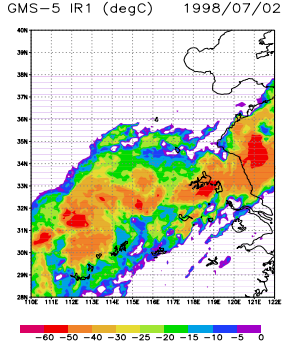

JSM-SiBUC (REANAL v1.5) 1998/07/02/09

GMS-5 IR1 (degC) 1998/07/02/12

JSM-SiBUC (GANAL) 1998/07/02/12

JSM-SiBUC (REANAL v1.1) 1998/07/02/12

JSM-SiBUC (REANAL v1.5) 1998/07/02/12

GMS-5 IR1 (degC) 1998/07/02/15