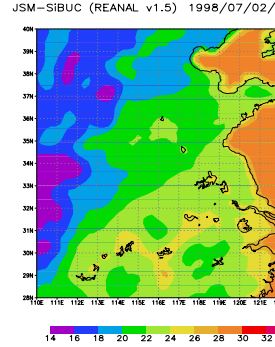

JSM-SiBUC (REANAL v1.5) 1998/07/02/09