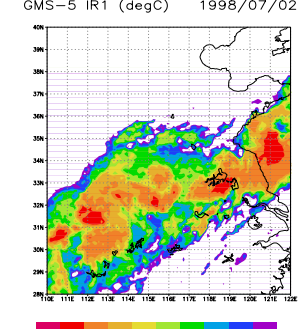

GMS-5 IR1 (degC) 1998/07/02/12