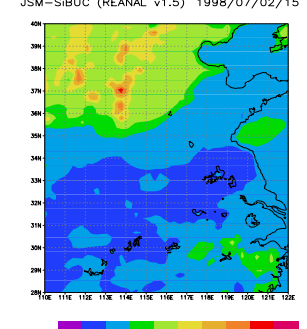

JSM-SiBUC (REANAL v1.5) 1998/07/02/15

JSM-SiBUC (REANAL v1.5) 1998/07/02/03