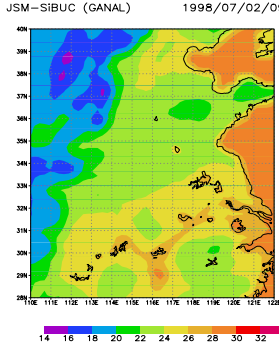

JSM-SiBUC (GANAL) 1998/07/02/09