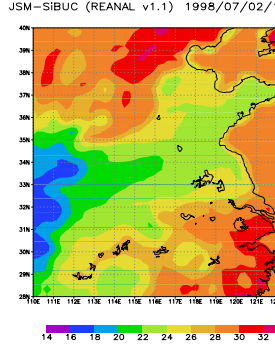

JSM-SiBUC (REANAL v1.5) 1998/07/02/09

GMS-5 IR1 (degC) 1998/07/02/12

JSM-SiBUC (GANAL) 1998/07/02/12

JSM-SiBUC (REANAL v1.1) 1998/07/02/12

JSM-SiBUC (REANAL v1.5) 1998/07/02/12

GMS-5 IR1 (degC) 1998/07/02/15