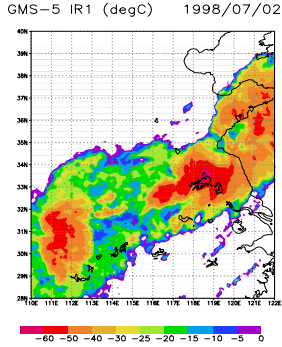

GMS-5 IR1 (degC) 1998/07/02/09