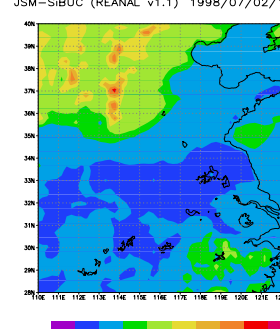

GMS-5 IR1 (degC) 1998/07/02/12

JSM-SiBUC (GANAL) 1998/07/02/12

JSM-SiBUC (REANAL v1.1) 1998/07/02/12

JSM-SiBUC (REANAL v1.5) 1998/07/02/12

GMS-5 IR1 (degC) 1998/07/02/15

JSM-SiBUC (GANAL) 1998/07/02/15

JSM-SiBUC (REANAL v1.1) 1998/07/02/15