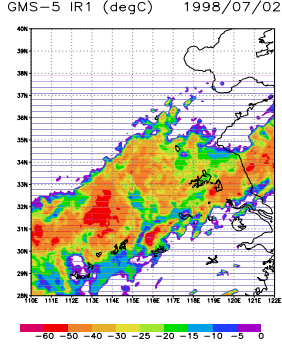

GMS-5 IR1 (degC) 1998/07/02/15

GMS-5 IR1 (degC) 1998/07/02/15